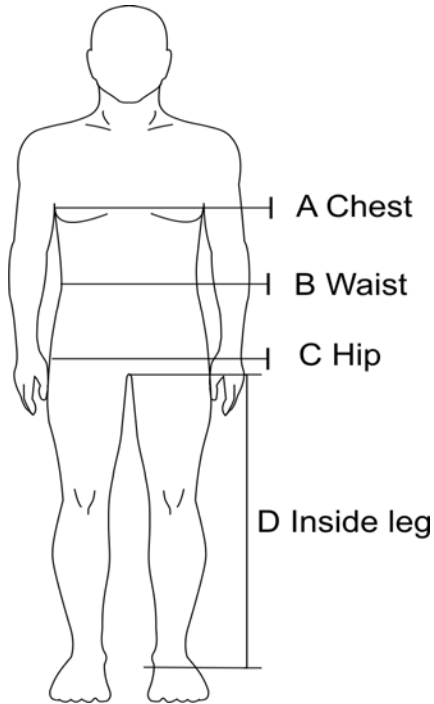

Sizes unisex garments

	Women	Men	Shirt Collar size in cm
XS	36-38		35-36
S	40-42	44-46	37-38
M	44-46	48-50	39-40
L	48-50	52-54	41-42
XL	52-54	56-58	43-44
XXL		60-62	45-46
XXXL		64	47-48

Women's wear

	Women
XS	32/34
S	36/38
M	40/42
L	44/46
XL	48/50
XXL	52/54

All the measurements are body measurements  
Measure according to the figure and find your size.

Men

Size	44	46	48	50	52	54	56	58	60	62	64
A. Chest cm	88	92	96	100	104	108	112	116	120	124	128
B. Waist cm	76	80	84	88	92	97	102	108	114	120	126
C. Hip cm	94	98	102	106	110	114	118	122	126	130	134
D. Inside leg cm	82	82	83	83	84	84	85	85	86	86	87

Women

Size	32	34	36	38	40	42	44	46	48	50	52	54
A. Chest cm	76	80	84	88	92	96	100	104	110	116	122	128
B. Waist cm	60	64	68	72	76	80	84	88	94	100	104	108
C. Hip cm	84	88	92	96	100	104	108	112	117	122	126	130
D. Inside leg cm	81	81	81	81	82	82	82	82	84	84	84	84

Children

Year	6/9 mths	1-2	3-4	5-6	7-8	9-10	11-12	13-14
Size Centilong	74/80	86/92	98/104	110/116	122/128	134/140	146/152	152/164
A. Chest cm	49/51	53/54	55/56	57/59	60/63	64/70	71/76	77/82
B. Waist cm	49/50	51/52	52/53	54/55	56/58	59/61	62/64	65/68